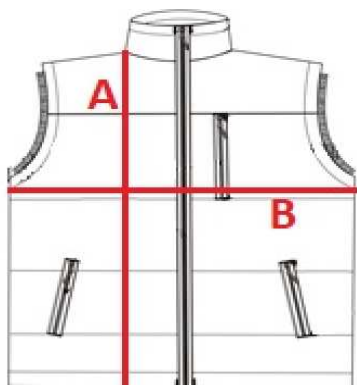

## Men's bodywarmer

cm	S	M	L	XL	XXL
A	74	75	77	79	81
B	59	61,5	64	67	70

Orientation sizes of the product.