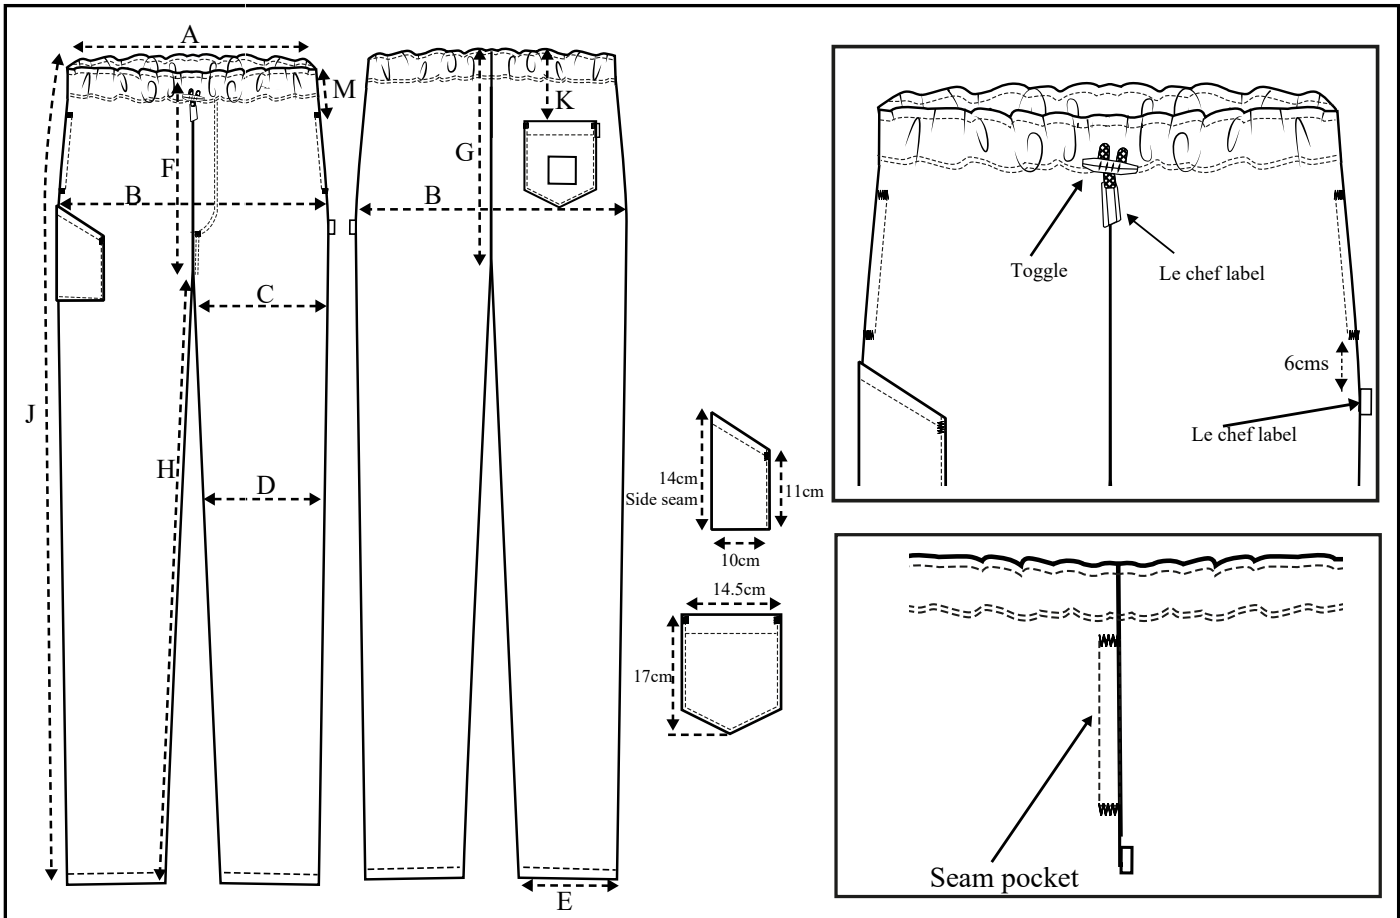

Description:- **Elasticated trouser**

Colourway:- Black - C, White- E, Griffin - T,
Black check - J, Small blue check - H

Page:- 1 of 2

All measurements in centimetres. Girth measure are for whole garment.

Issue Date: 19/01/2022

MEASURING POINT	LOCATIO	REF	XXS	XS	SM	M	L	XL	2XL	3XL	4XL	5XL	Tol +
WAIST	Relaxed	A	46	56	66	76	86	96	106	116	126	136	+2
WAIST	Extended	A	83	93	103	113	123	133	143	153	163	173	+2
SEAT	Bottom zip	B	85.5	96	106	118	128	138	148	158	168	178	+2
THIGH	At crutch	C	52.5	59	65	75	81	87	92.5	98	104	110	+1
KNEE	½ leg	D	40	43	46	55	58.5	61.5	64	66.5	69	71.5	+0.5
HEM		E	37	38	39	41	42	42	43	43	44	44	+0.5
F/RISE	From top of waistband	F	21.7	23.7	25.7	33	34	35	36	37	38	39	+0.5
B/RISE		G	33	35	37	41	42	43	44	45	46	47	+0.5
IN/ LEG	Regular	H	69	73	79	81	81	81	81	81	81	81	+0.5
O/LEG	Regular	J	90.5	96	103.5	110	110.5	111.5	112	113	113.7	114.5	+ 1.5
IN/LEG	Short	J	63	67	73	75	75	75	75	75	75	75	+0.5
IN/ LEG	Long	H	74	78	84	86	86	86	86	86	86	86	+0.5
O/LEG	Long	J	97	102	110	116	117	117.7	118.3	118.9	119.5	120	+1
TO FIT WAIST	imp		20/ 22	24/ 26	28/ 30	32/ 34	36/ 38	40/ 42	44/ 46	48/ 50	52/ 54	56/ 58	+1
TO FIT WAIST	cms		51/ 56	61/ 66	71/ 76	81/ 86	91/ 96	101/ 106	111/ 116	121/ 126	131/ 134	141/ 146	+1