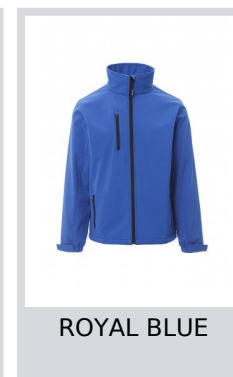

DUBLIN

001248-0355

WP/MM 8000 MVP/GR 3000 Men's comfort-fit jacket, long taped zip, adjustable cuffs with Velcro fastening, two outer pockets with zip.

Composition: 100% POLYESTER

Appearance: SOFT SHELL MECHANICAL STRETCH

Weight: 320 GR/MQ

Sizes: XS-S-M-L-XL-XXL-3XL-4XL-5XL

Packaging: 1/10

MADE IN: MADE IN CHINA

HS CODE: 62019300

Colors

Washing instructions

Certifications

Size Guide

International Sizes	XXS		XS		S		M		L		XL		XXL		3XL		4XL		5XL	
IT - DE	36	38	40	42	44	46	48	50	52	54	56	58	60	62	64	66	68	70	72	74
FR - ES	32	34	36	38	40	42	44	46	48	50	52	54	56	58	60	62	64	66	68	70
UK	29	30	31	33	34	36	38	39	41	42	44	46	47	48	50	52	53	55	56	58
(G) - cm	37	37	38	38	39	39	40	40	41	41	42,5	42,5	44	44	45	45	46	46	47	47
(G) - in	14½	14½	15	15	15½	15½	15¾	15¾	16	16	16¾	16¾	17¼	17¼	17¾	17¾	18	18	18½	18½
(A) - cm	72	76	80	84	88	92	96	100	104	108	112	116	120	124	128	132	136	140	144	148
(A) - in	28	30	31	33	34	36	38	39	41	42	44	46	47	48	50	52	53	55	56	58
(B) - cm	64	68	72	74	76	80	84	88	92	96	100	104	108	112	116	120	124	128	132	136
(B) - in	25	27	28	29	30	32	33	34	36	38	40	41	43	45	46	48	49	51	52	54
(C) - cm	80	84	88	90	92	96	100	104	108	112	116	120	124	128	132	136	140	144	148	152
(C) - in	31	33	34	35	36	38	39	41	42	44	46	47	49	50	52	53	55	56	58	59
(D) - cm	82	82	84	84	85	85	86	86	87	87	88	88	88	88	88	88	89	89	89	89
(D) - in	32	32	33	33	33	33	33	33	34	34	34	34	34	34	34	34	35	35	35	35
(E) - cm					170/181				175/187				175/189							
(E) - in					67/71				69/73				69/75