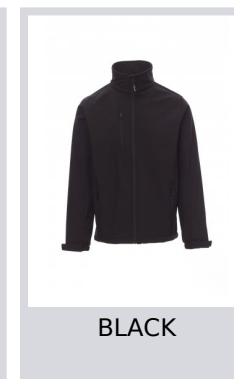

DUBLIN

001248-0355

WP/MM 8000 MVP/GR 3000 Men's comfort-fit jacket, long taped zip, adjustable cuffs with Velcro fastening, two outer pockets with zip.

Composition: 100% POLYESTER

Appearance: SOFT SHELL MECHANICAL STRETCH

Weight: 320 GR/MQ

Sizes: XS-S-M-L-XL-XXL-3XL-4XL-5XL

Packaging: 1/10

MADE IN: MADE IN CHINA

HS CODE: 62019300

Colors

Washing instructions

Certifications

Size Guide

International Sizes	XXS		XS		S		M		L		XL		XXL		3XL		4XL		5XL	
IT - DE	36	38	40	42	44	46	48	50	52	54	56	58	60	62	64	66	68	70	72	74
FR - ES	32	34	36	38	40	42	44	46	48	50	52	54	56	58	60	62	64	66	68	70
UK	29	30	31	33	34	36	38	39	41	42	44	46	47	48	50	52	53	55	56	58
(G) - cm	37	37	38	38	39	39	40	40	41	41	42,5	42,5	44	44	45	45	46	46	47	47
(G) - in	14½	14½	15	15	15½	15½	15¾	15¾	16	16	16¾	16¾	17¼	17¼	17¾	17¾	18	18	18½	18½
(A) - cm	72	76	80	84	88	92	96	100	104	108	112	116	120	124	128	132	136	140	144	148
(A) - in	28	30	31	33	34	36	38	39	41	42	44	46	47	48	50	52	53	55	56	58
(B) - cm	64	68	72	74	76	80	84	88	92	96	100	104	108	112	116	120	124	128	132	136
(B) - in	25	27	28	29	30	32	33	34	36	38	40	41	43	45	46	48	49	51	52	54
(C) - cm	80	84	88	90	92	96	100	104	108	112	116	120	124	128	132	136	140	144	148	152
(C) - in	31	33	34	35	36	38	39	41	42	44	46	47	49	50	52	53	55	56	58	59
(D) - cm	82	82	84	84	85	85	86	86	87	87	88	88	88	88	88	88	89	89	89	89
(D) - in	32	32	33	33	33	33	33	33	34	34	34	34	34	34	34	34	35	35	35	35
(E) - cm					170/181				175/187				175/189							
(E) - in					67/71				69/73				69/75