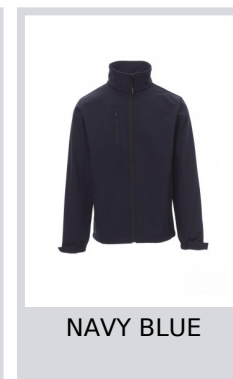

DUBLIN

001248-0355

WP/MM 8000 MVP/GR 3000 Men's comfort-fit jacket, long taped zip, adjustable cuffs with Velcro fastening, two outer pockets with zip.

Composition: 100% POLYESTER

Appearance: SOFT SHELL MECHANICAL STRETCH

Weight: 320 GR/MQ

Sizes: XS-S-M-L-XL-XXL-3XL-4XL-5XL

Packaging: 1/10

MADE IN: MADE IN CHINA

HS CODE: 62019300

Colors

Washing instructions

Certifications

Size Guide

International Sizes	XXS		XS		S		M		L		XL		XXL		3XL		4XL		5XL	
IT - DE	36	38	40	42	44	46	48	50	52	54	56	58	60	62	64	66	68	70	72	74
FR - ES	32	34	36	38	40	42	44	46	48	50	52	54	56	58	60	62	64	66	68	70
UK	29	30	31	33	34	36	38	39	41	42	44	46	47	48	50	52	53	55	56	58
(G) - cm	37	37	38	38	39	39	40	40	41	41	42,5	42,5	44	44	45	45	46	46	47	47
(G) - in	14½	14½	15	15	15½	15½	15¾	15¾	16	16	16¾	16¾	17¼	17¼	17¾	17¾	18	18	18½	18½
(A) - cm	72	76	80	84	88	92	96	100	104	108	112	116	120	124	128	132	136	140	144	148
(A) - in	28	30	31	33	34	36	38	39	41	42	44	46	47	48	50	52	53	55	56	58
(B) - cm	64	68	72	74	76	80	84	88	92	96	100	104	108	112	116	120	124	128	132	136
(B) - in	25	27	28	29	30	32	33	34	36	38	40	41	43	45	46	48	49	51	52	54
(C) - cm	80	84	88	90	92	96	100	104	108	112	116	120	124	128	132	136	140	144	148	152
(C) - in	31	33	34	35	36	38	39	41	42	44	46	47	49	50	52	53	55	56	58	59
(D) - cm	82	82	84	84	85	85	86	86	87	87	88	88	88	88	88	88	89	89	89	89
(D) - in	32	32	33	33	33	33	33	33	34	34	34	34	34	34	34	34	35	35	35	35
(E) - cm					170/181				175/187				175/189							
(E) - in					67/71				69/73				69/75