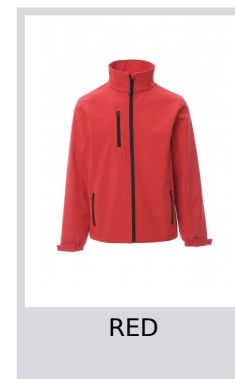

DUBLIN

001248-0355

WP/MM 8000 MVP/GR 3000 Men's comfort-fit jacket, long taped zip, adjustable cuffs with Velcro fastening, two outer pockets with zip.

Composition: 100% POLYESTER

Appearance: SOFT SHELL MECHANICAL STRETCH

Weight: 320 GR/MQ

Sizes: XS-S-M-L-XL-XXL-3XL-4XL-5XL

Packaging: 1/10

MADE IN: MADE IN CHINA

HS CODE: 62019300

Colors

Washing instructions

Certifications

Size Guide

International Sizes	XXS		XS		S		M		L		XL		XXL		3XL		4XL		5XL	
IT - DE	36	38	40	42	44	46	48	50	52	54	56	58	60	62	64	66	68	70	72	74
FR - ES	32	34	36	38	40	42	44	46	48	50	52	54	56	58	60	62	64	66	68	70
UK	29	30	31	33	34	36	38	39	41	42	44	46	47	48	50	52	53	55	56	58
(G) - cm	37	37	38	38	39	39	40	40	41	41	42,5	42,5	44	44	45	45	46	46	47	47
(G) - in	14½	14½	15	15	15½	15½	15¾	15¾	16	16	16¾	16¾	17¼	17¼	17¾	17¾	18	18	18½	18½
(A) - cm	72	76	80	84	88	92	96	100	104	108	112	116	120	124	128	132	136	140	144	148
(A) - in	28	30	31	33	34	36	38	39	41	42	44	46	47	48	50	52	53	55	56	58
(B) - cm	64	68	72	74	76	80	84	88	92	96	100	104	108	112	116	120	124	128	132	136
(B) - in	25	27	28	29	30	32	33	34	36	38	40	41	43	45	46	48	49	51	52	54
(C) - cm	80	84	88	90	92	96	100	104	108	112	116	120	124	128	132	136	140	144	148	152
(C) - in	31	33	34	35	36	38	39	41	42	44	46	47	49	50	52	53	55	56	58	59
(D) - cm	82	82	84	84	85	85	86	86	87	87	88	88	88	88	88	88	89	89	89	89
(D) - in	32	32	33	33	33	33	33	33	34	34	34	34	34	34	34	34	35	35	35	35
(E) - cm					170/181				175/187				175/189							
(E) - in					67/71				69/73				69/75