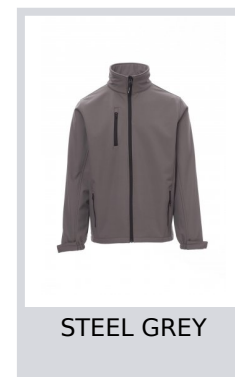

DUBLIN

001248-0355

WP/MM 8000 MVP/GR 3000 Men's comfort-fit jacket, long taped zip, adjustable cuffs with Velcro fastening, two outer pockets with zip.

Composition: 100% POLYESTER

Appearance: SOFT SHELL MECHANICAL STRETCH

Weight: 320 GR/MQ

Sizes: XS-S-M-L-XL-XXL-3XL-4XL-5XL

Packaging: 1/10

MADE IN: MADE IN CHINA

HS CODE: 62019300

Colors

Washing instructions

Certifications

Size Guide

International Sizes	XXS		XS		S		M		L		XL		XXL		3XL		4XL		5XL	
IT - DE	36	38	40	42	44	46	48	50	52	54	56	58	60	62	64	66	68	70	72	74
FR - ES	32	34	36	38	40	42	44	46	48	50	52	54	56	58	60	62	64	66	68	70
UK	29	30	31	33	34	36	38	39	41	42	44	46	47	48	50	52	53	55	56	58
(G) - cm	37	37	38	38	39	39	40	40	41	41	42,5	42,5	44	44	45	45	46	46	47	47
(G) - in	14½	14½	15	15	15½	15½	15¾	15¾	16	16	16¾	16¾	17¼	17¼	17¾	17¾	18	18	18½	18½
(A) - cm	72	76	80	84	88	92	96	100	104	108	112	116	120	124	128	132	136	140	144	148
(A) - in	28	30	31	33	34	36	38	39	41	42	44	46	47	48	50	52	53	55	56	58
(B) - cm	64	68	72	74	76	80	84	88	92	96	100	104	108	112	116	120	124	128	132	136
(B) - in	25	27	28	29	30	32	33	34	36	38	40	41	43	45	46	48	49	51	52	54
(C) - cm	80	84	88	90	92	96	100	104	108	112	116	120	124	128	132	136	140	144	148	152
(C) - in	31	33	34	35	36	38	39	41	42	44	46	47	49	50	52	53	55	56	58	59
(D) - cm	82	82	84	84	85	85	86	86	87	87	88	88	88	88	88	88	89	89	89	89
(D) - in	32	32	33	33	33	33	33	33	34	34	34	34	34	34	34	34	35	35	35	35
(E) - cm					170/181				175/187				175/189							
(E) - in					67/71				69/73				69/75