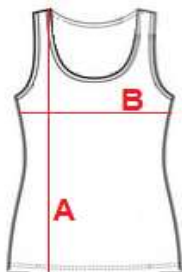

0393

Ladies' singlet

cm	S	M	L	XL	XXL
A	60	62	65	67	67
B	33	36	38	39	40

Orientation sizes of the product.