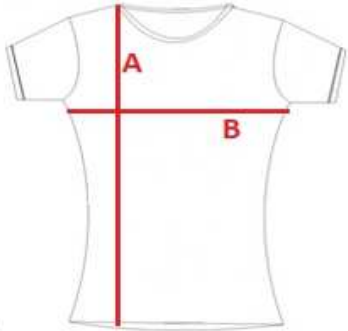

032V

Ladies' t-shirt V-neck

cm	S	M	L	XL	XXL
A	62	65	68	70	72
B	38	40	42	45	51

Orientation sizes of the product.