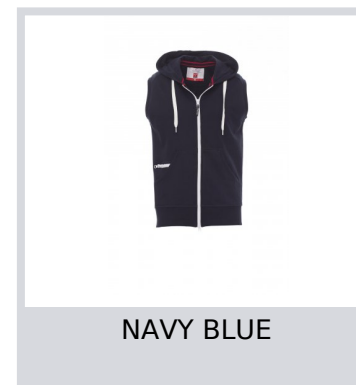

BOXER+

001288-0341

Men's sleeveless hoodie, full plastic zip in contrasting colour with double metal pull, shaped hood and drawstring in contrasting colour, kangaroo pocket with small zip pocket.

Composition: 80% COTTON + 20% POLYESTER

Appearance: FRENCH TERRY

Weight: 260 GR/MQ

Sizes: S-M-L-XL-XXL

Packaging: 1/20

MADE IN: MADE IN PAKISTAN

HS CODE: 61102091

Colors

Washing instructions

Certifications

Size Guide

International Sizes	XXS		XS		S		M		L		XL		XXL		3XL		4XL		5XL	
IT - DE	36	38	40	42	44	46	48	50	52	54	56	58	60	62	64	66	68	70	72	74
FR - ES	32	34	36	38	40	42	44	46	48	50	52	54	56	58	60	62	64	66	68	70
UK	29	30	31	33	34	36	38	39	41	42	44	46	47	48	50	52	53	55	56	58
(G) - cm	37	37	38	38	39	39	40	40	41	41	42,5	42,5	44	44	45	45	46	46	47	47
(G) - in	14½	14½	15	15	15½	15½	15¾	15¾	16	16	16¾	16¾	17¼	17¼	17¾	17¾	18	18	18½	18½
(A) - cm	72	76	80	84	88	92	96	100	104	108	112	116	120	124	128	132	136	140	144	148
(A) - in	28	30	31	33	34	36	38	39	41	42	44	46	47	48	50	52	53	55	56	58
(B) - cm	64	68	72	74	76	80	84	88	92	96	100	104	108	112	116	120	124	128	132	136
(B) - in	25	27	28	29	30	32	33	34	36	38	40	41	43	45	46	48	49	51	52	54
(C) - cm	80	84	88	90	92	96	100	104	108	112	116	120	124	128	132	136	140	144	148	152
(C) - in	31	33	34	35	36	38	39	41	42	44	46	47	49	50	52	53	55	56	58	59
(D) - cm	82	82	84	84	85	85	86	86	87	87	88	88	88	88	88	88	89	89	89	89
(D) - in	32	32	33	33	33	33	33	33	34	34	34	34	34	34	34	34	35	35	35	35
(E) - cm					170/181				175/187				175/189							
(E) - in					67/71				69/73				69/75