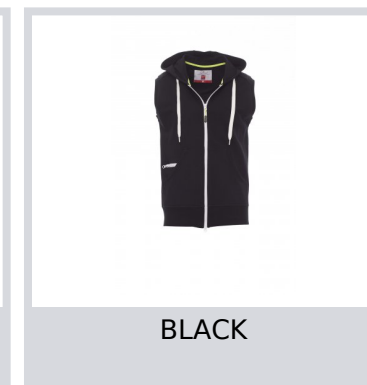

BOXER+

001288-0341

Men's sleeveless hoodie, full plastic zip in contrasting colour with double metal pull, shaped hood and drawstring in contrasting colour, kangaroo pocket with small zip pocket.

Composition: 80% COTTON + 20% POLYESTER

Appearance: FRENCH TERRY

Weight: 260 GR/MQ

Sizes: S-M-L-XL-XXL

Packaging: 1/20

MADE IN: MADE IN PAKISTAN

HS CODE: 61102091

Colors

Washing instructions

Certifications

Size Guide

International Sizes	XXS		XS		S		M		L		XL		XXL		3XL		4XL		5XL	
IT - DE	36	38	40	42	44	46	48	50	52	54	56	58	60	62	64	66	68	70	72	74
FR - ES	32	34	36	38	40	42	44	46	48	50	52	54	56	58	60	62	64	66	68	70
UK	29	30	31	33	34	36	38	39	41	42	44	46	47	48	50	52	53	55	56	58
(G) - cm	37	37	38	38	39	39	40	40	41	41	42,5	42,5	44	44	45	45	46	46	47	47
(G) - in	14½	14½	15	15	15½	15½	15¾	15¾	16	16	16¾	16¾	17¼	17¼	17¾	17¾	18	18	18½	18½
(A) - cm	72	76	80	84	88	92	96	100	104	108	112	116	120	124	128	132	136	140	144	148
(A) - in	28	30	31	33	34	36	38	39	41	42	44	46	47	48	50	52	53	55	56	58
(B) - cm	64	68	72	74	76	80	84	88	92	96	100	104	108	112	116	120	124	128	132	136
(B) - in	25	27	28	29	30	32	33	34	36	38	40	41	43	45	46	48	49	51	52	54
(C) - cm	80	84	88	90	92	96	100	104	108	112	116	120	124	128	132	136	140	144	148	152
(C) - in	31	33	34	35	36	38	39	41	42	44	46	47	49	50	52	53	55	56	58	59
(D) - cm	82	82	84	84	85	85	86	86	87	87	88	88	88	88	88	88	89	89	89	89
(D) - in	32	32	33	33	33	33	33	33	34	34	34	34	34	34	34	34	35	35	35	35
(E) - cm					170/181				175/187				175/189							
(E) - in					67/71				69/73				69/75