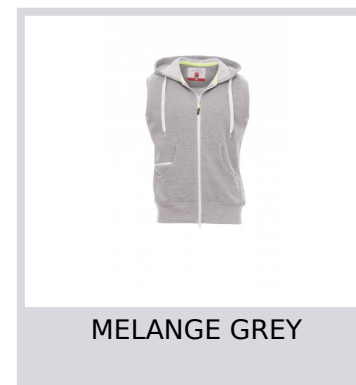

BOXER+

001288-0341

Men's sleeveless hoodie, full plastic zip in contrasting colour with double metal pull, shaped hood and drawstring in contrasting colour, kangaroo pocket with small zip pocket.

Composition: 80% COTTON + 20% POLYESTER

Appearance: FRENCH TERRY

Weight: 260 GR/MQ

Sizes: S-M-L-XL-XXL

Packaging: 1/20

MADE IN: MADE IN PAKISTAN

HS CODE: 61102091

Colors

Washing instructions

Certifications

Size Guide

International Sizes	XXS		XS		S		M		L		XL		XXL		3XL		4XL		5XL	
IT - DE	36	38	40	42	44	46	48	50	52	54	56	58	60	62	64	66	68	70	72	74
FR - ES	32	34	36	38	40	42	44	46	48	50	52	54	56	58	60	62	64	66	68	70
UK	29	30	31	33	34	36	38	39	41	42	44	46	47	48	50	52	53	55	56	58
(G) - cm	37	37	38	38	39	39	40	40	41	41	42,5	42,5	44	44	45	45	46	46	47	47
(G) - in	14½	14½	15	15	15½	15½	15¾	15¾	16	16	16¾	16¾	17¼	17¼	17¾	17¾	18	18	18½	18½
(A) - cm	72	76	80	84	88	92	96	100	104	108	112	116	120	124	128	132	136	140	144	148
(A) - in	28	30	31	33	34	36	38	39	41	42	44	46	47	48	50	52	53	55	56	58
(B) - cm	64	68	72	74	76	80	84	88	92	96	100	104	108	112	116	120	124	128	132	136
(B) - in	25	27	28	29	30	32	33	34	36	38	40	41	43	45	46	48	49	51	52	54
(C) - cm	80	84	88	90	92	96	100	104	108	112	116	120	124	128	132	136	140	144	148	152
(C) - in	31	33	34	35	36	38	39	41	42	44	46	47	49	50	52	53	55	56	58	59
(D) - cm	82	82	84	84	85	85	86	86	87	87	88	88	88	88	88	88	89	89	89	89
(D) - in	32	32	33	33	33	33	33	33	34	34	34	34	34	34	34	34	35	35	35	35
(E) - cm					170/181				175/187				175/189							
(E) - in					67/71				69/73				69/75